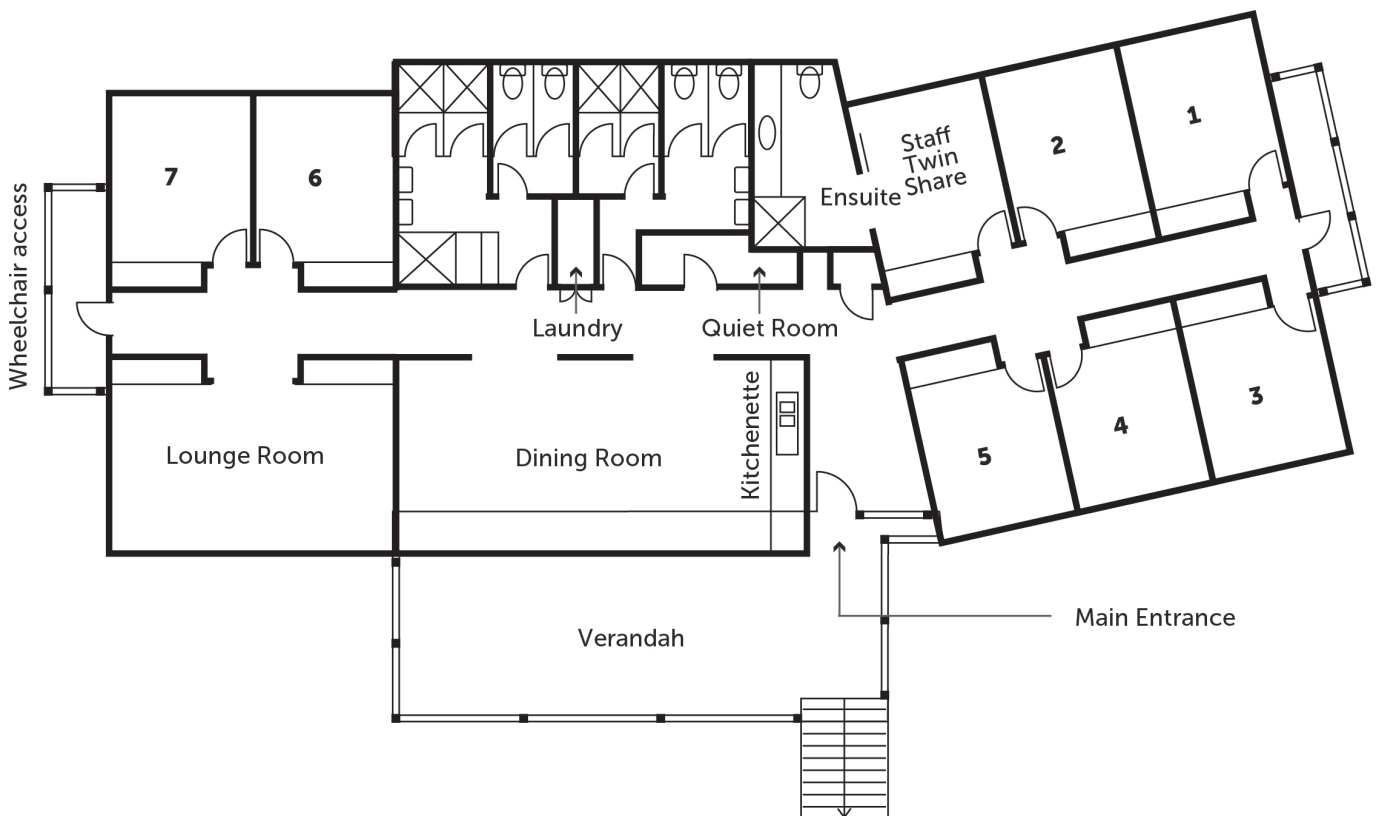

## Wallaby Lodge

All rooms have central heating and there are separate shared amenities (male and female) in each lodge.

- Total capacity is 30 people across eight rooms
- Seven quad share rooms
- One twin share room (two single beds) with an ensuite