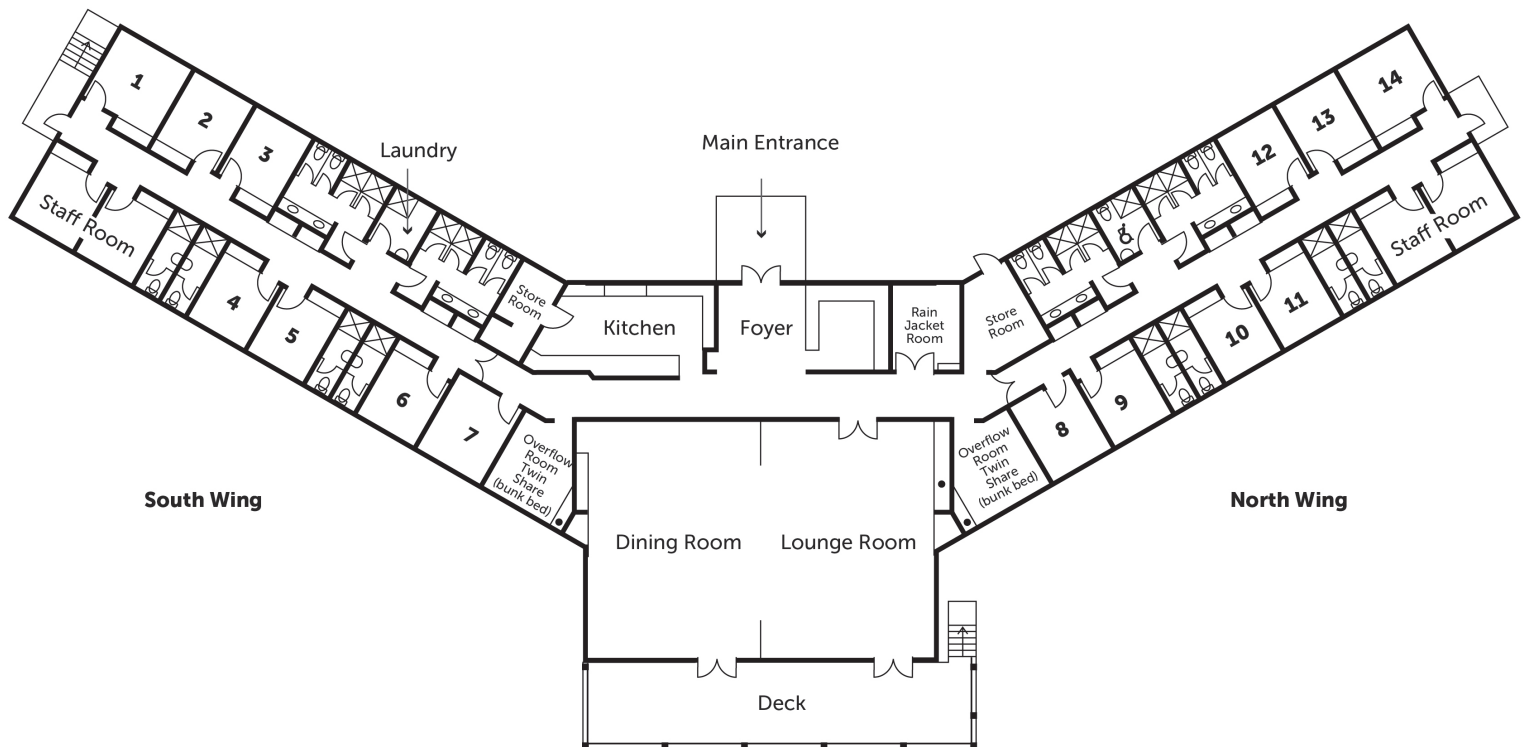

Vision Valley

Stringybark Lodge

All rooms have central heating and there are separate shared amenities (male and female) in each lodge.

- Total capacity is 58 beds across 16 rooms
 - 14 quad share rooms, six with an ensuite
 - Two staff rooms each with ensuite, double bed and sofa bed in adjoining lounge room
 - There are an additional four student beds and two staff beds in overflow rooms.
- Increased capacity is 64