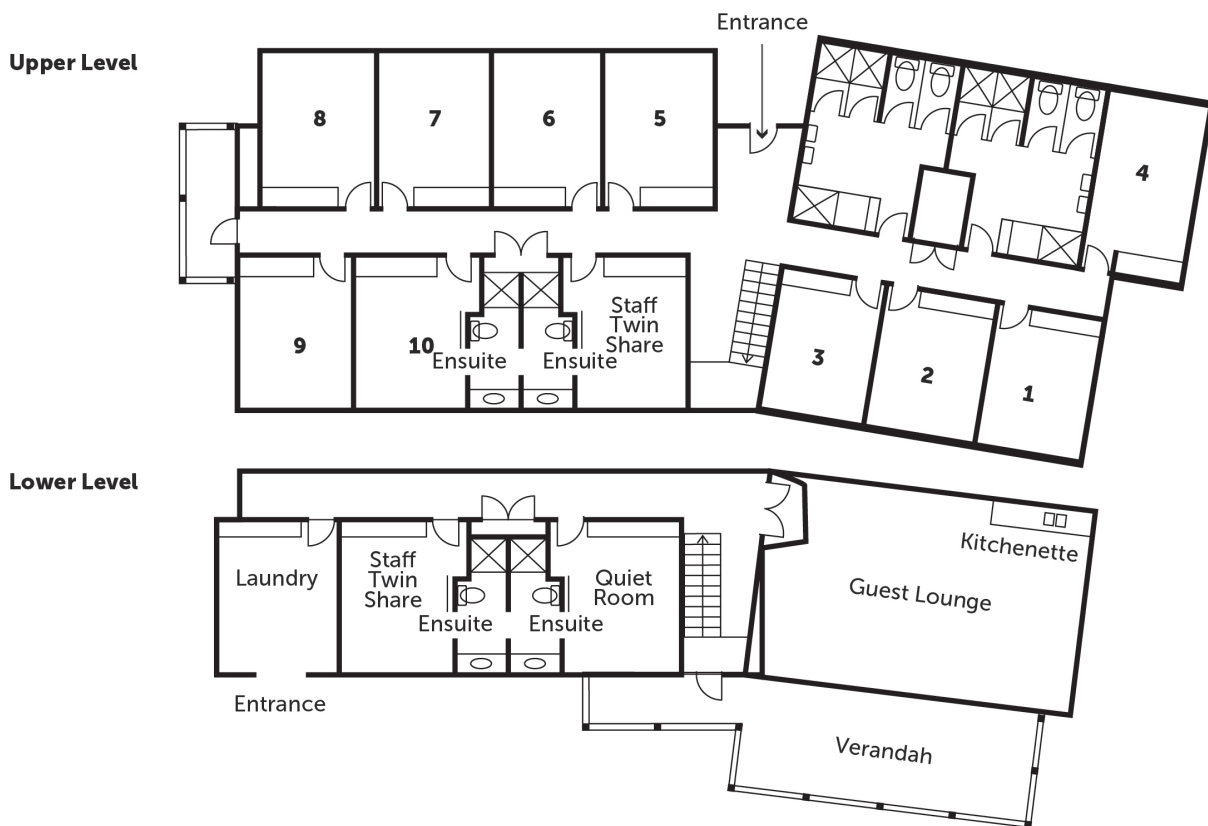

Vision Valley

Koala Lodge

All rooms have central heating and there are separate shared amenities (male and female) in each lodge.

- Total capacity is 45 people across 13 rooms
- 10 rooms sleep four (two bunk beds)
- Two staff twin share rooms (two single beds) with ensuite
- One overflow room with single bed and ensuite