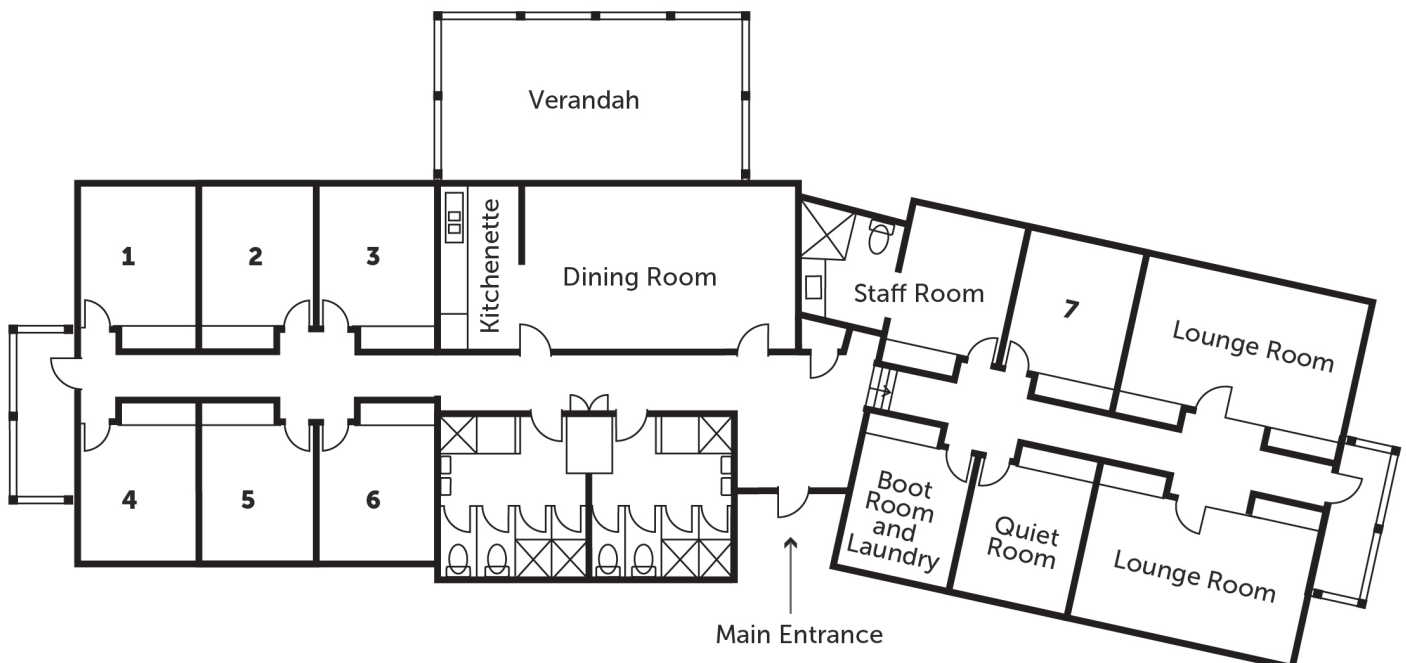

Vision Valley

Echidna Lodge

All rooms have central heating and there are separate shared amenities (male and female) in each lodge.

- Total capacity is 30 people across eight rooms
- Seven rooms sleep four (two bunk beds)
- One staff twin share room (two single beds) with an ensuite